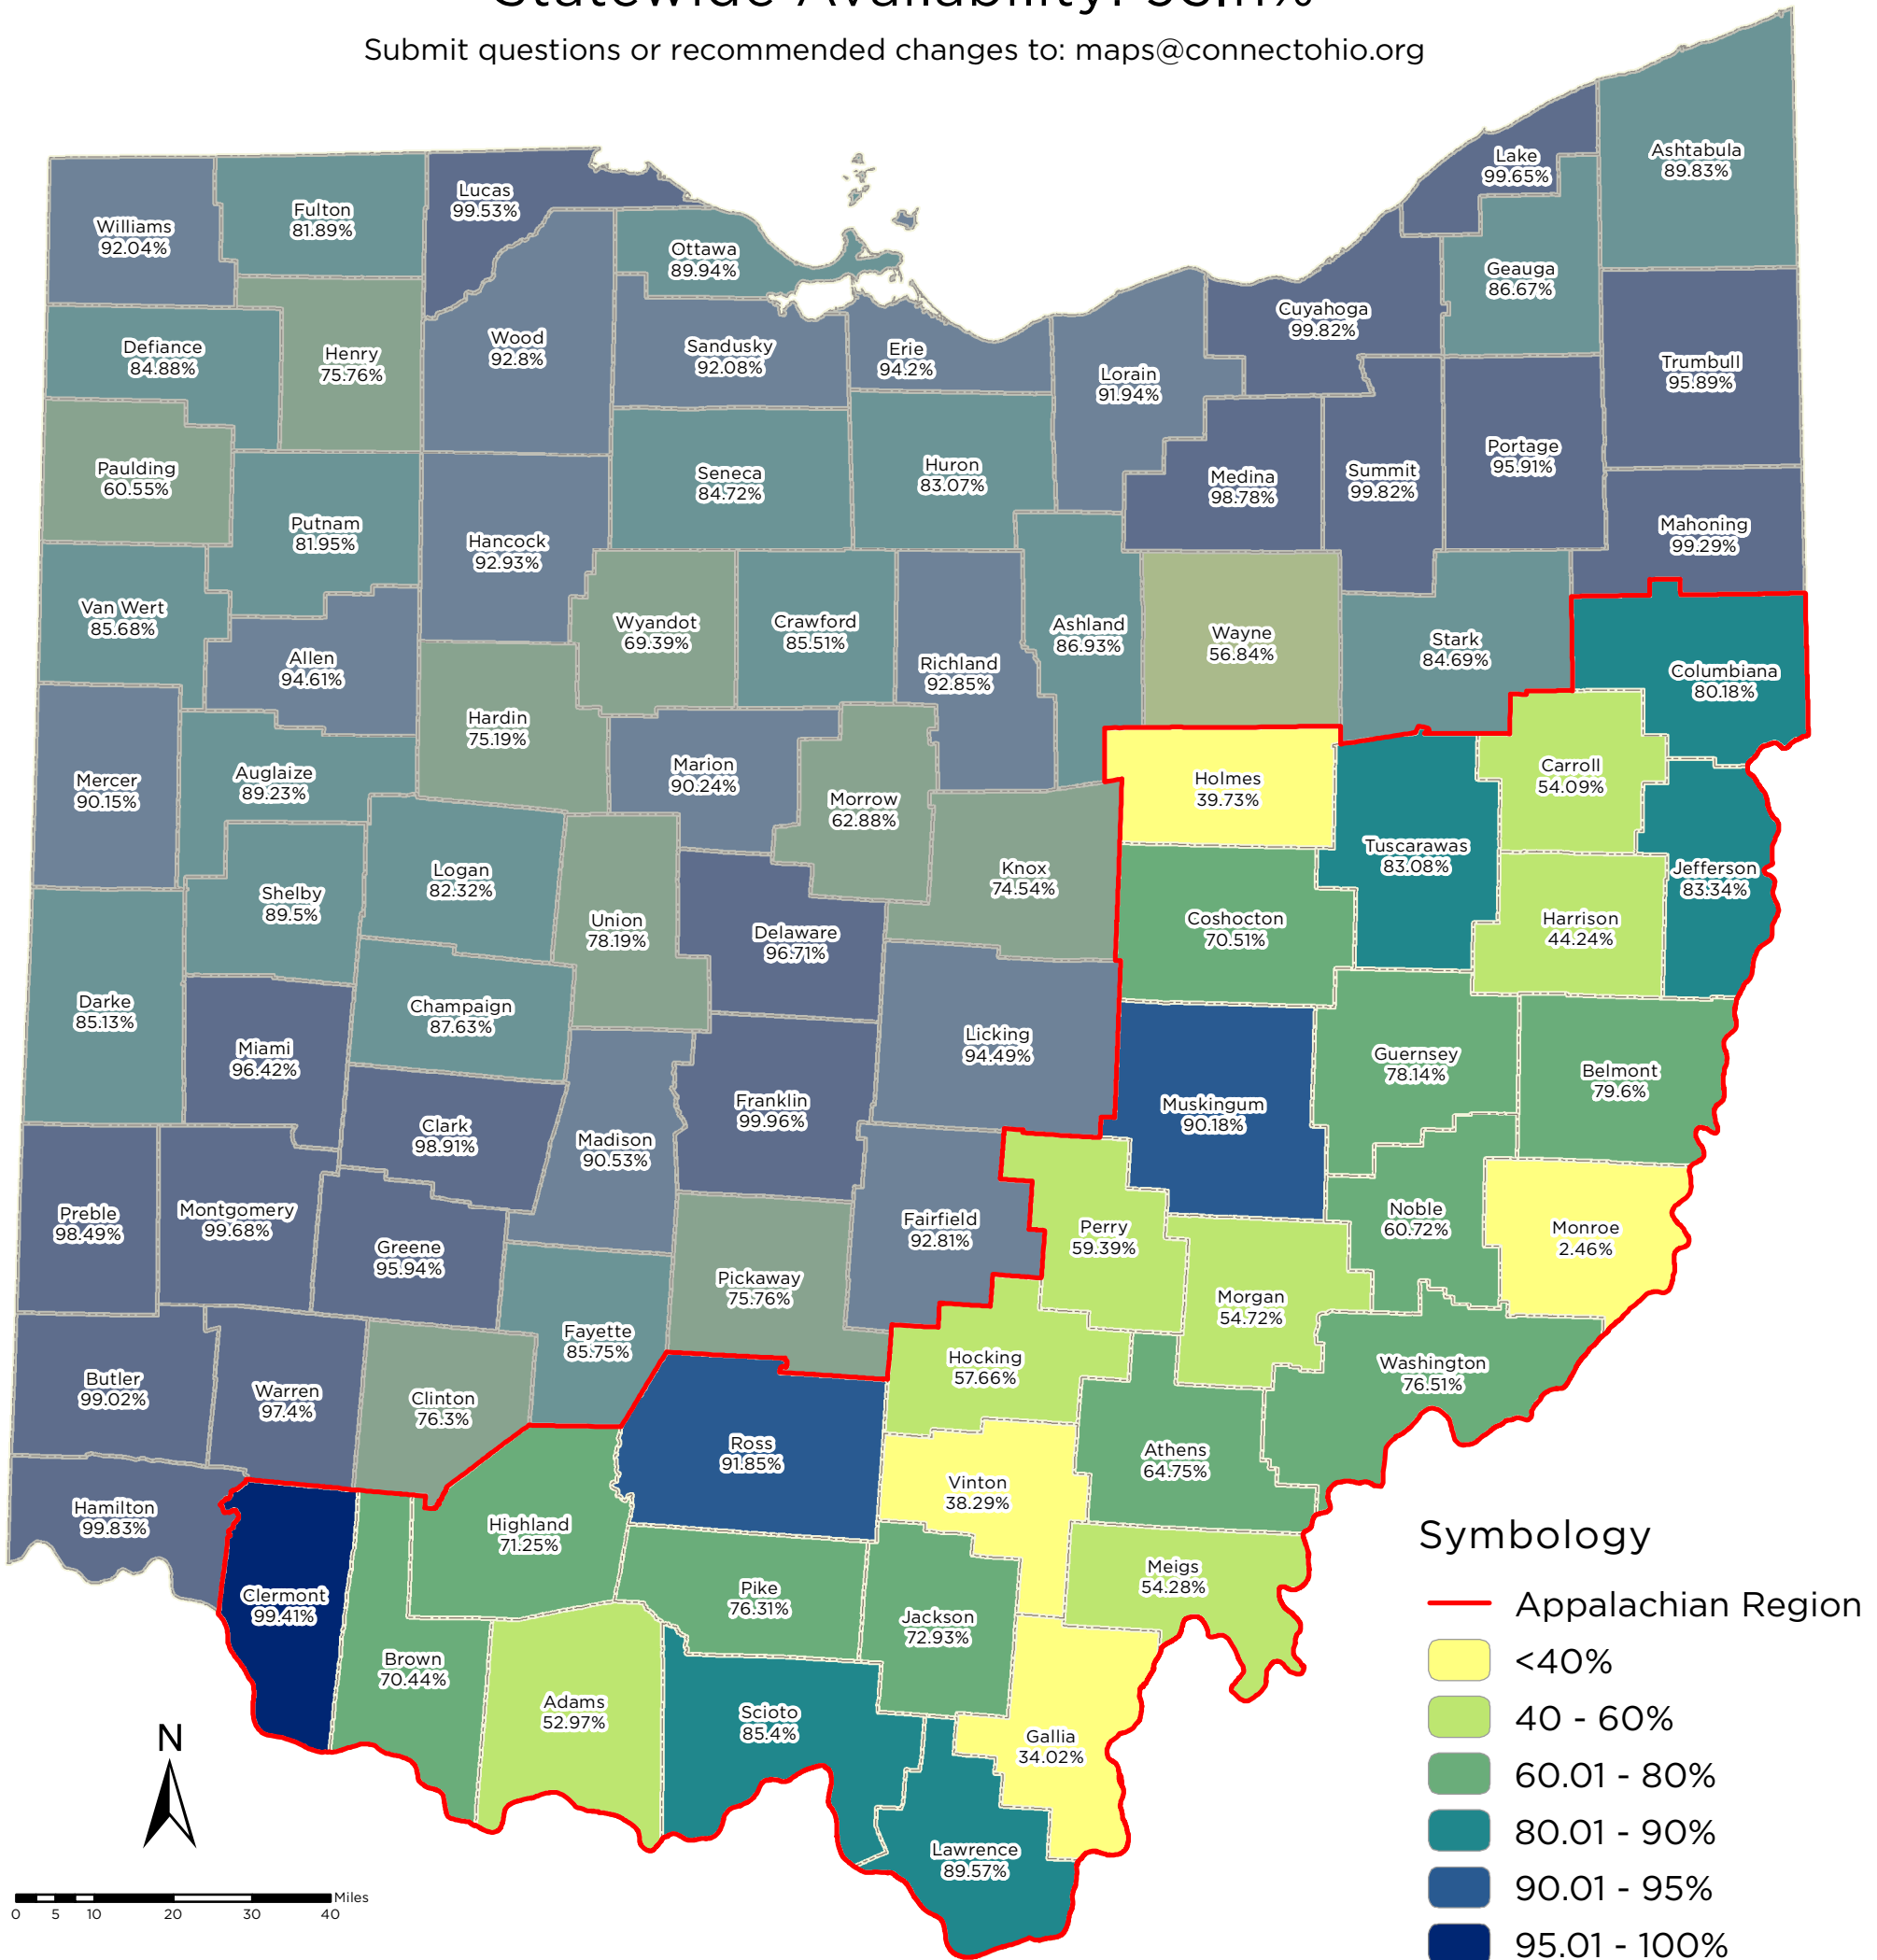

Broadband Availability in the State of Ohio

Percentage of Households Served by Terrestrial, Non-Mobile Broadband Service

At Least 25 Mbps Download/3 Mbps Upload Speeds
 Statewide Availability: 93.11%

Submit questions or recommended changes to: maps@connectohio.org