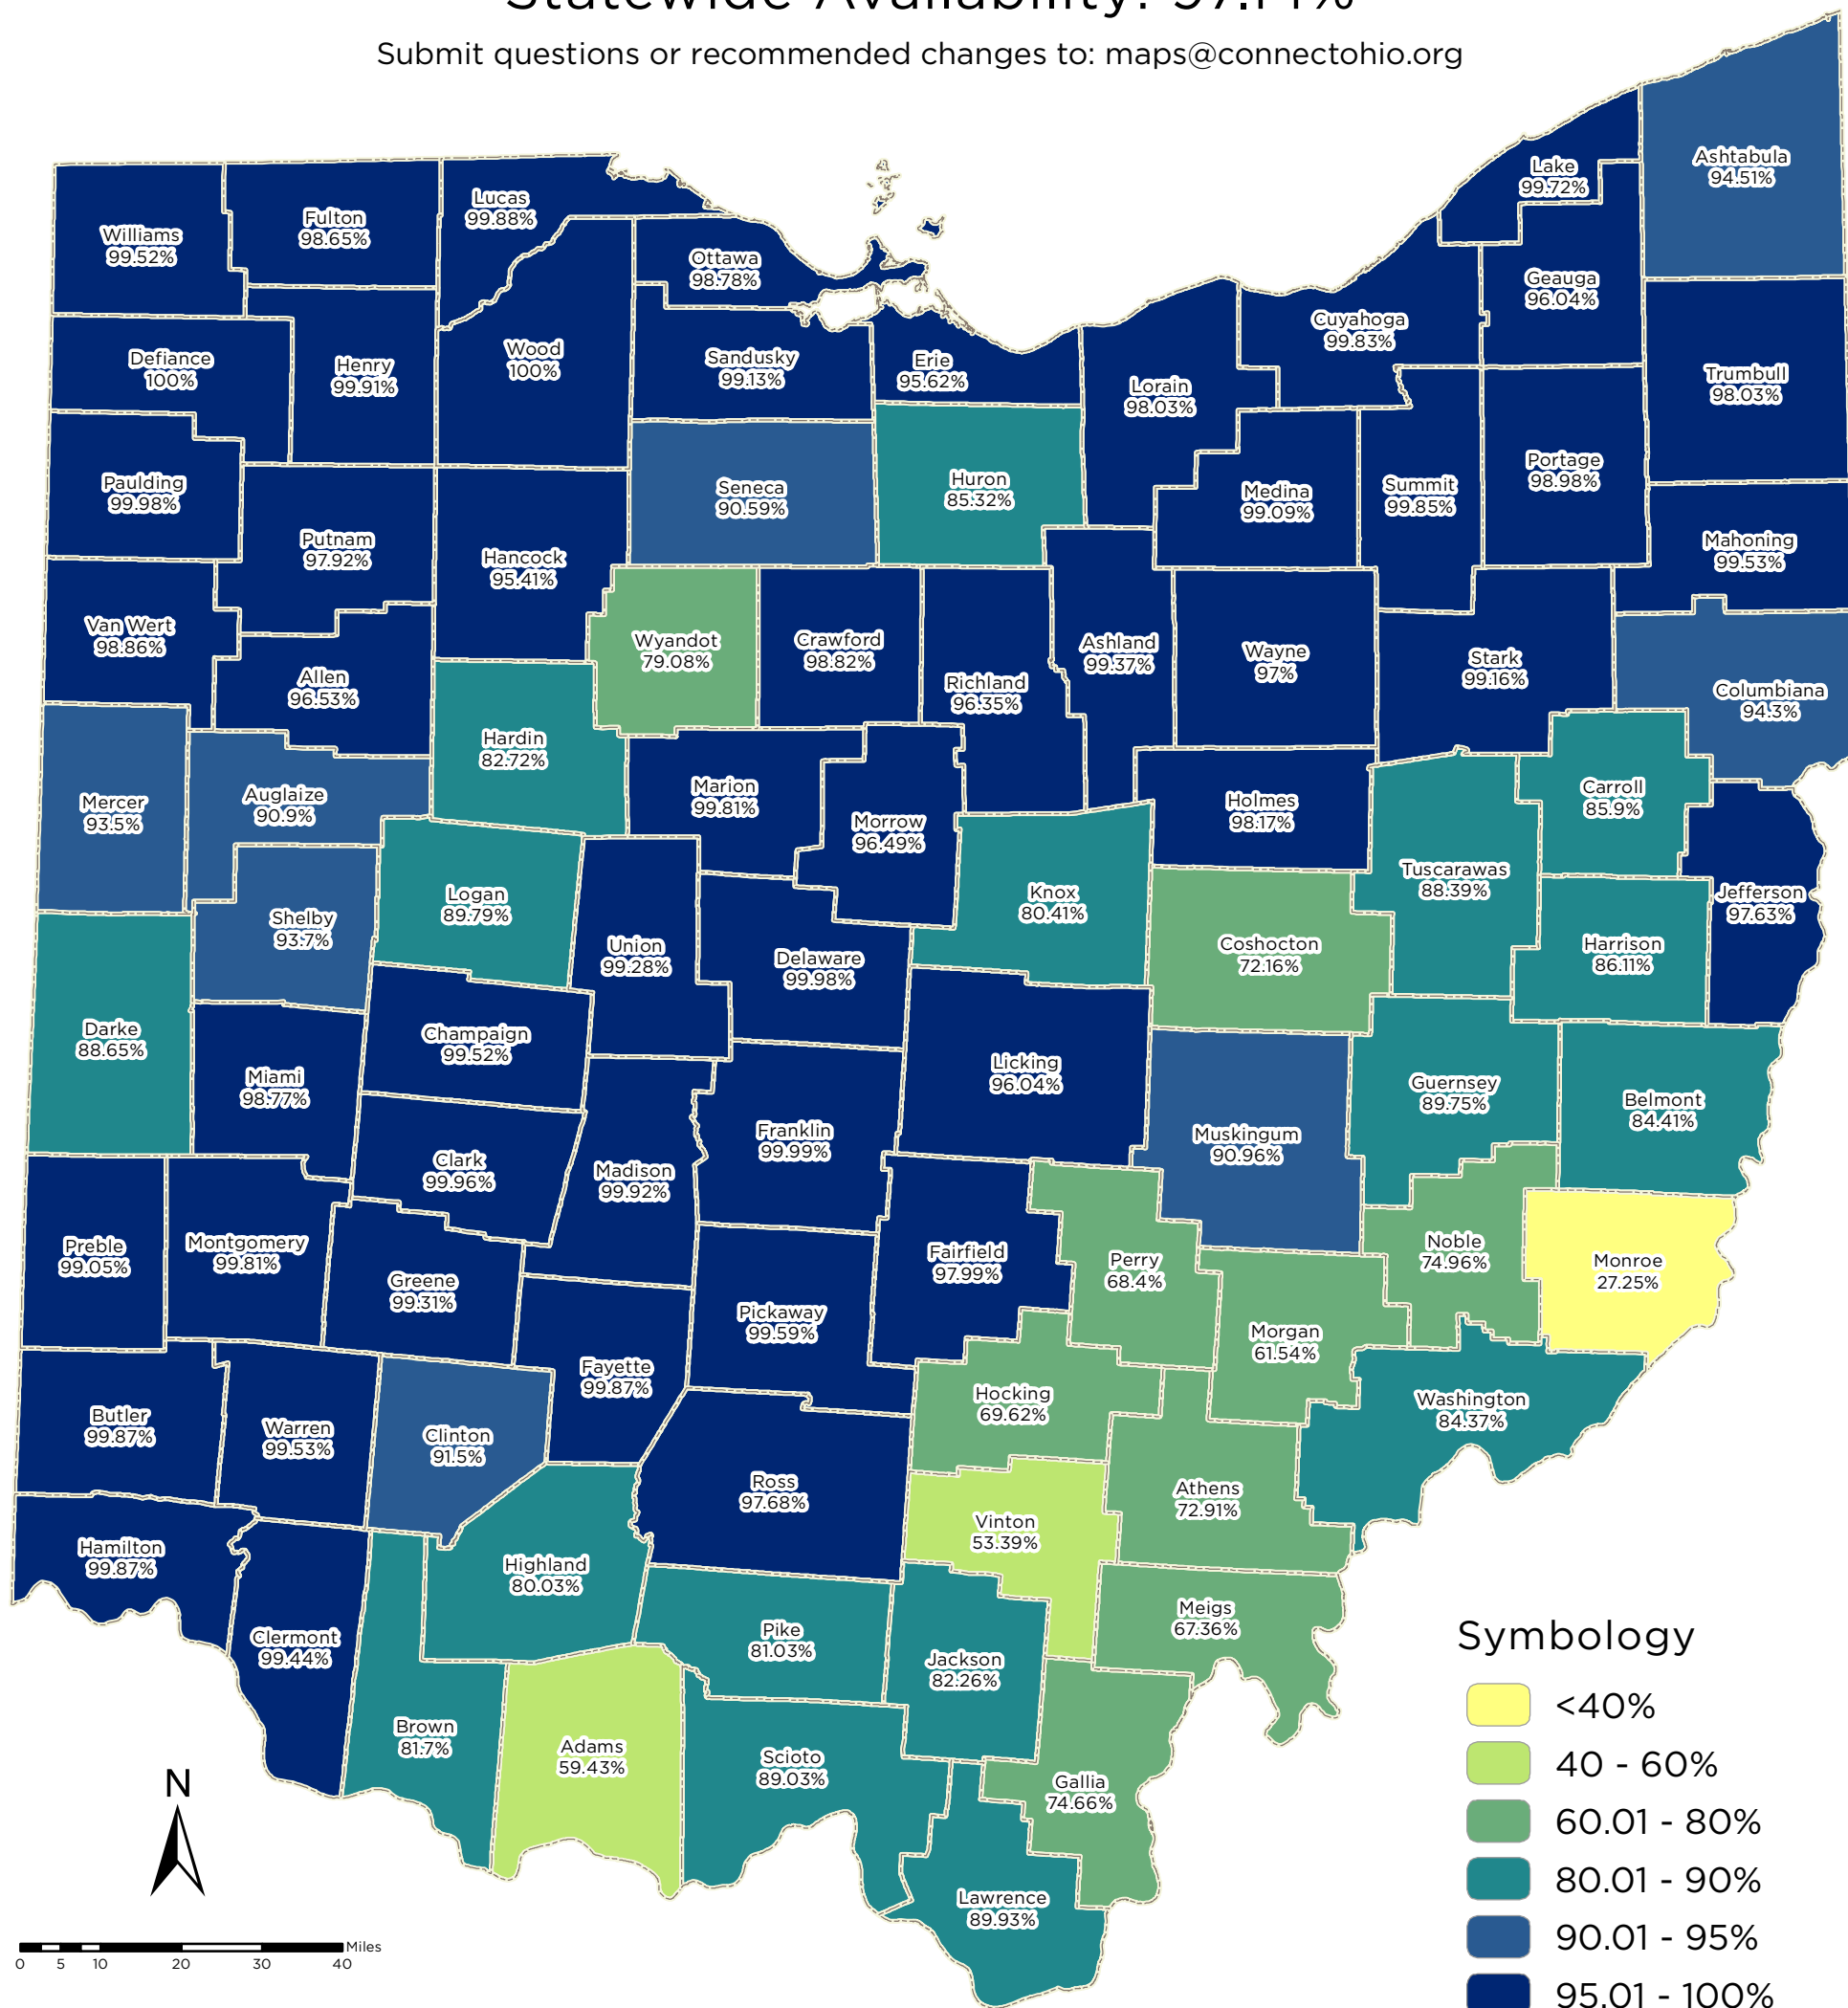

Broadband Availability in the State of Ohio

Percentage of Households Served by Terrestrial, Non-Mobile Broadband Service

At Least 10 Mbps Download/1 Mbps Upload Speeds
 Statewide Availability: 97.14%

Submit questions or recommended changes to: maps@connectohio.org